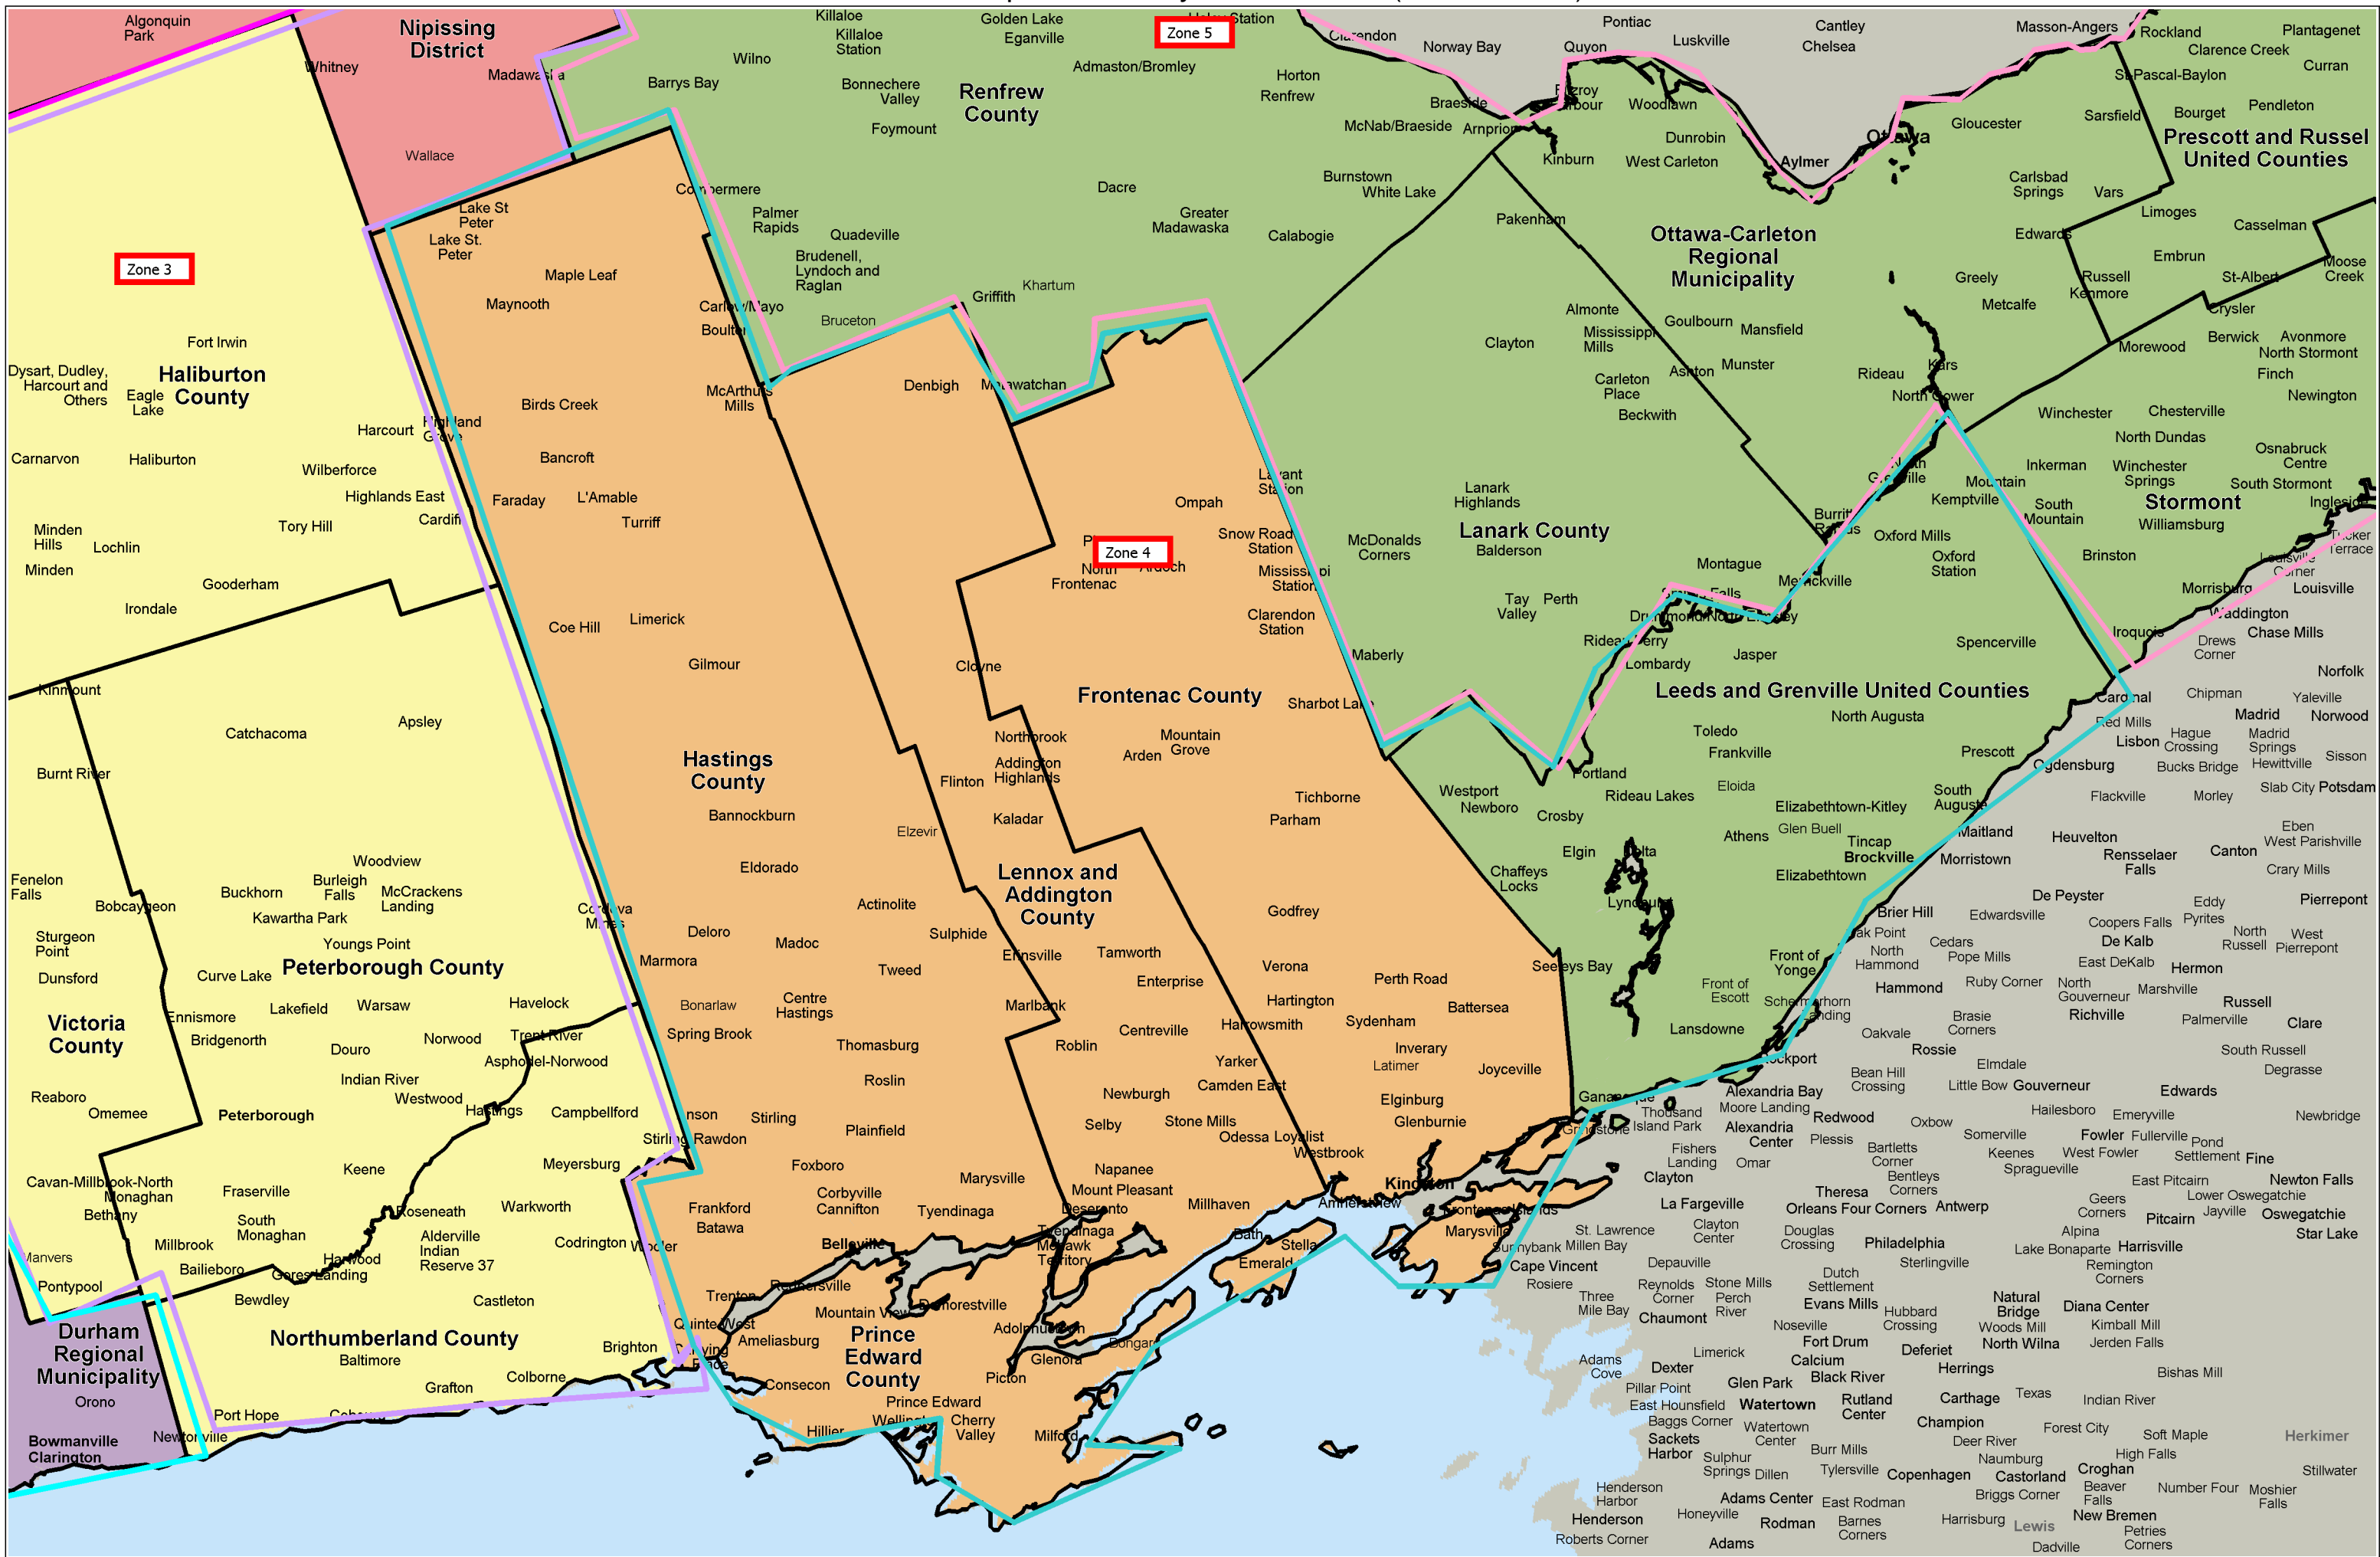

New Zones Map with County Lines Zone 4 (ZOOMED IN)

Copyright © and (P) 1988–2010 Microsoft Corporation and/or its suppliers. All rights reserved. <http://www.microsoft.com/mappoint/>
Certain mapping and direction data © 2010 NAVTEQ. All rights reserved. The Data for areas of Canada includes information taken with permission from Canadian authorities, including: © Her Majesty the Queen in Right of Canada, © Queen's Printer for Ontario. NAVTEQ and NAVTEQ ON BOARD are trademarks of NAVTEQ. © 2010 Tele Atlas North America, Inc. All rights reserved. Tele Atlas and Tele Atlas North America are trademarks of Tele Atlas, Inc. © 2010 by Applied Geographic Systems. All rights reserved.