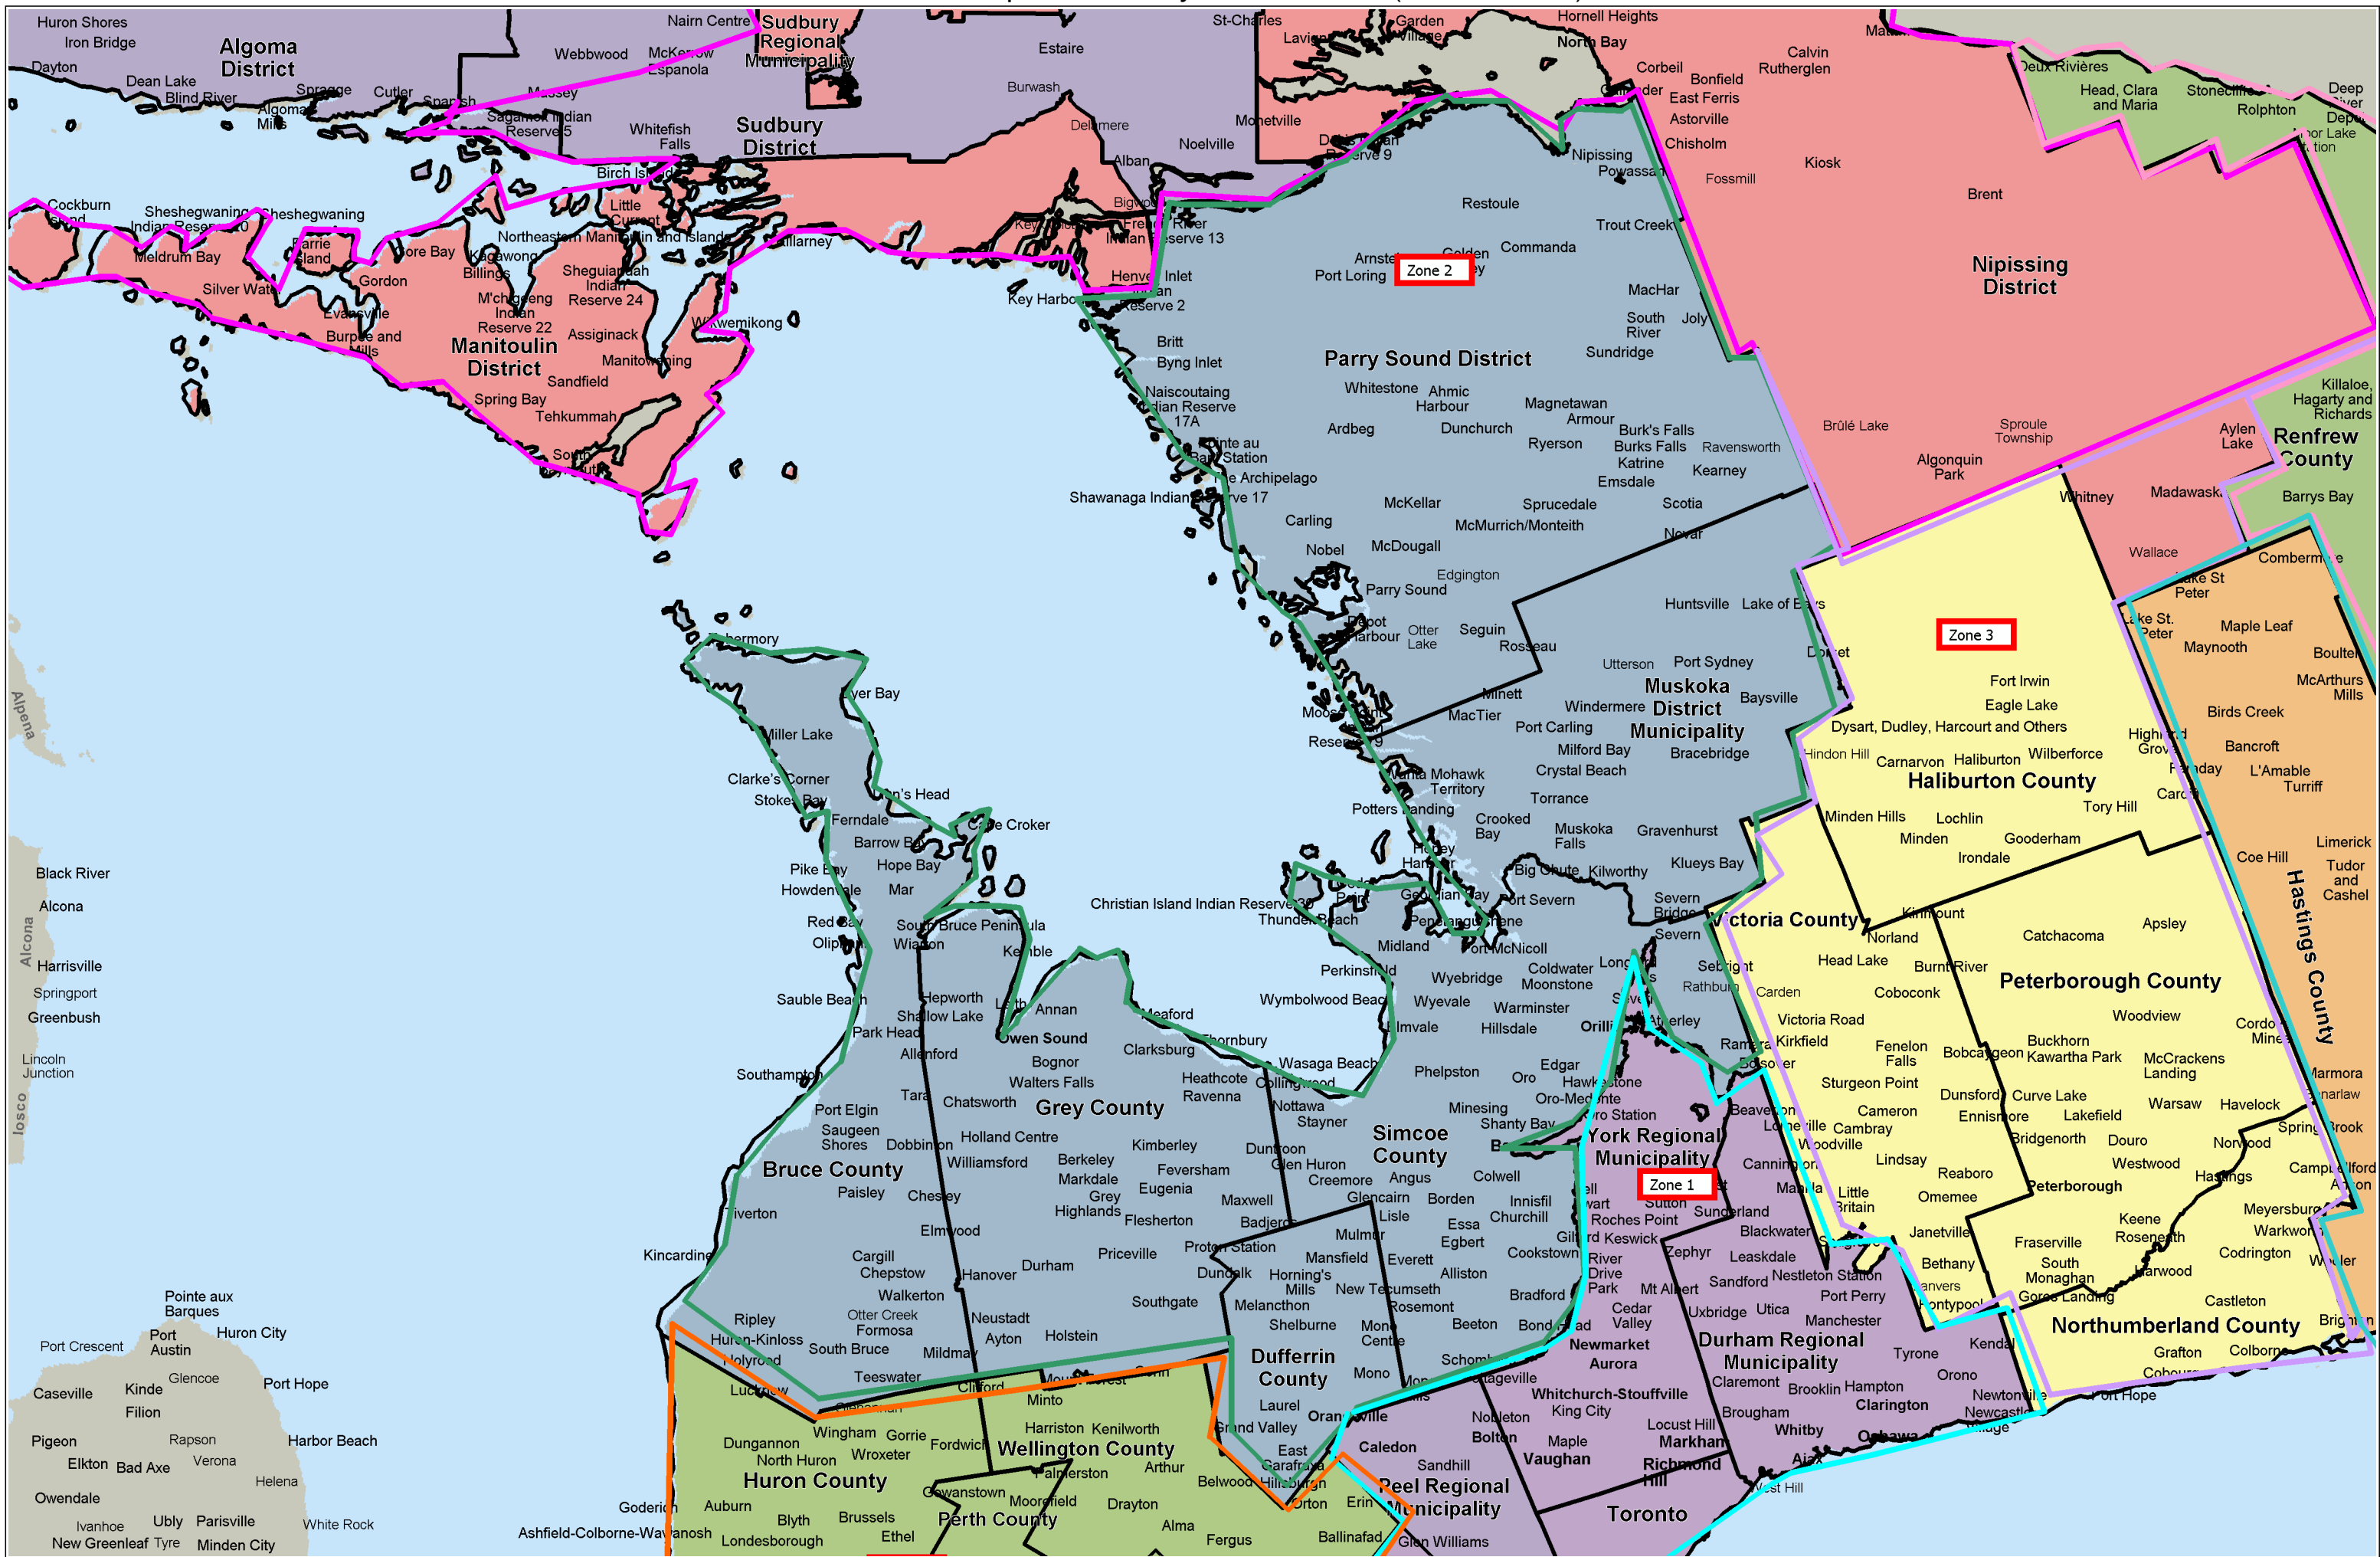

# New Zones Map with County Lines Zone 2 (ZOOMED IN)

Copyright © and (P) 1988–2010 Microsoft Corporation and/or its suppliers. All rights reserved. <http://www.microsoft.com/mappoint/>  
Certain mapping and direction data © 2010 NAVTEQ. All rights reserved. The Data for areas of Canada includes information taken with permission from Canadian authorities, including: © Her Majesty the Queen in Right of Canada, © Queen's Printer for Ontario. NAVTEQ and NAVTEQ ON BOARD are trademarks of NAVTEQ. © 2010 Tele Atlas North America, Inc. All rights reserved. Tele Atlas and Tele Atlas North America are trademarks of Tele Atlas, Inc. © 2010 by Applied Geographic Systems. All rights reserved.